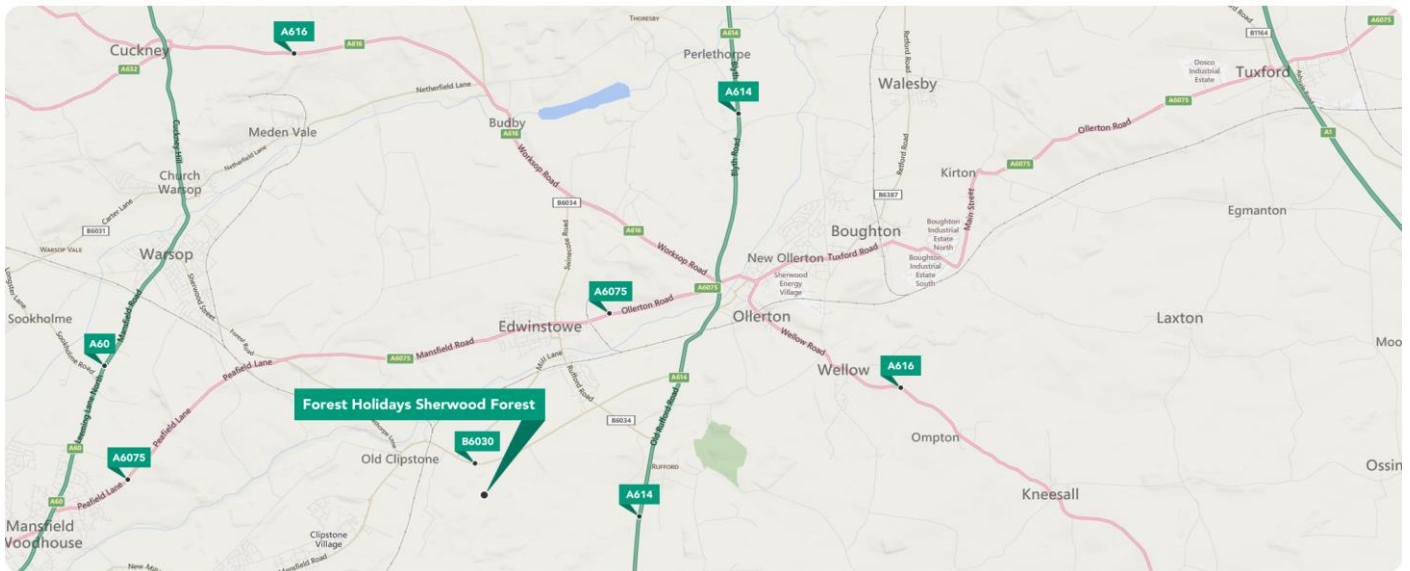

Directions to Sherwood Forest

Public transport information

Site address

Sherwood Forest
Sherwood Pines
Edwinstowe
Nottinghamshire
NG21 9JH

Public transport links

Train

Provider:	East Midlands Trains
Website:	http://www.eastmidlandstrains.co.uk/
Tel No:	0345 712 5678
Nearest Station:	Mansfield Station

Bus

Travel by bus to Mansfield train station and get a taxi to site

Map of area

For any further travel enquiries, please contact the site directly on 01623 822 354.

We wish you a safe and pleasant journey and look forward to welcoming you soon.